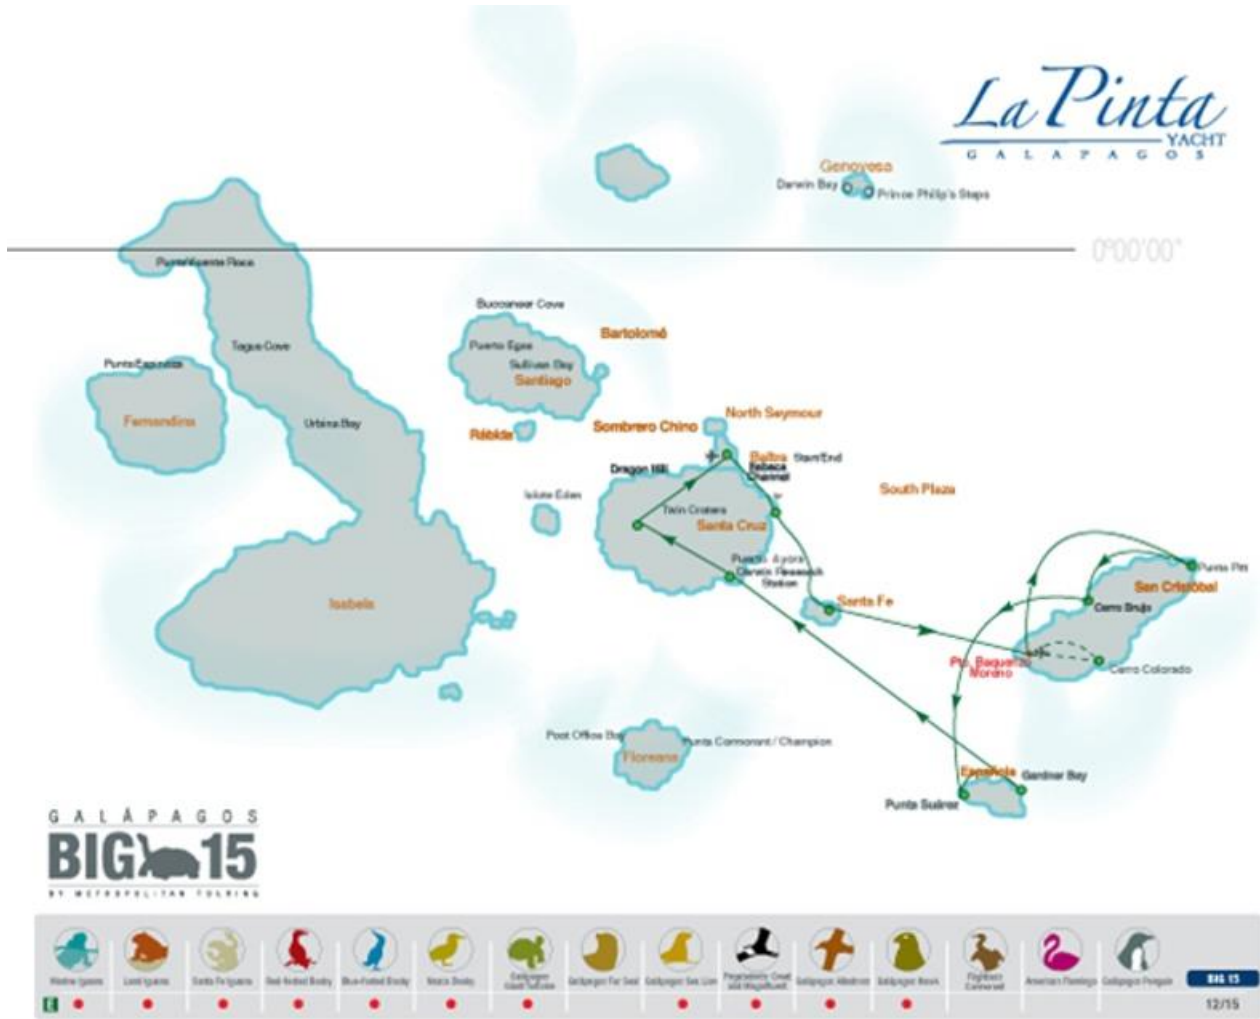

La Pinta Eastern Itinerary 5-Days/4-Nights

**5 DAYS /
4 NIGHTS**
*Eastern
Islands*

	AM VISITS	ISLAND	Aquatic Activities	PM VISITS	ISLAND	Aquatic Activities
Thursday	Balra	Balra		South Plaza	South Plaza	
Friday	Santa Fé	Santa Fé		Cerro Colorado Tortoise Reserve	San Cristóbal	
Saturday	Punta Pitt	San Cristóbal	 	Cerro Brujo	San Cristóbal	
Sunday	Punta Suarez	Española		Gardner Bay	Española	
Monday	Charles Darwin Research Station / Balra Airport	Santa Cruz / Balra				

Aquatic activities:

- Snorkel
- Panga Ride
- Kayak
- Glass-bottom boat
- Beach
- Swimming